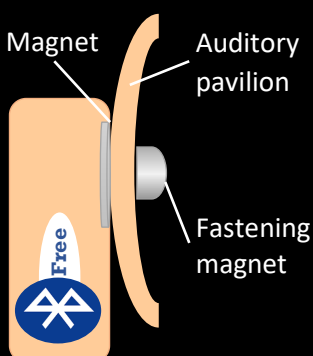

PLACEMENT

Magnetic fixation